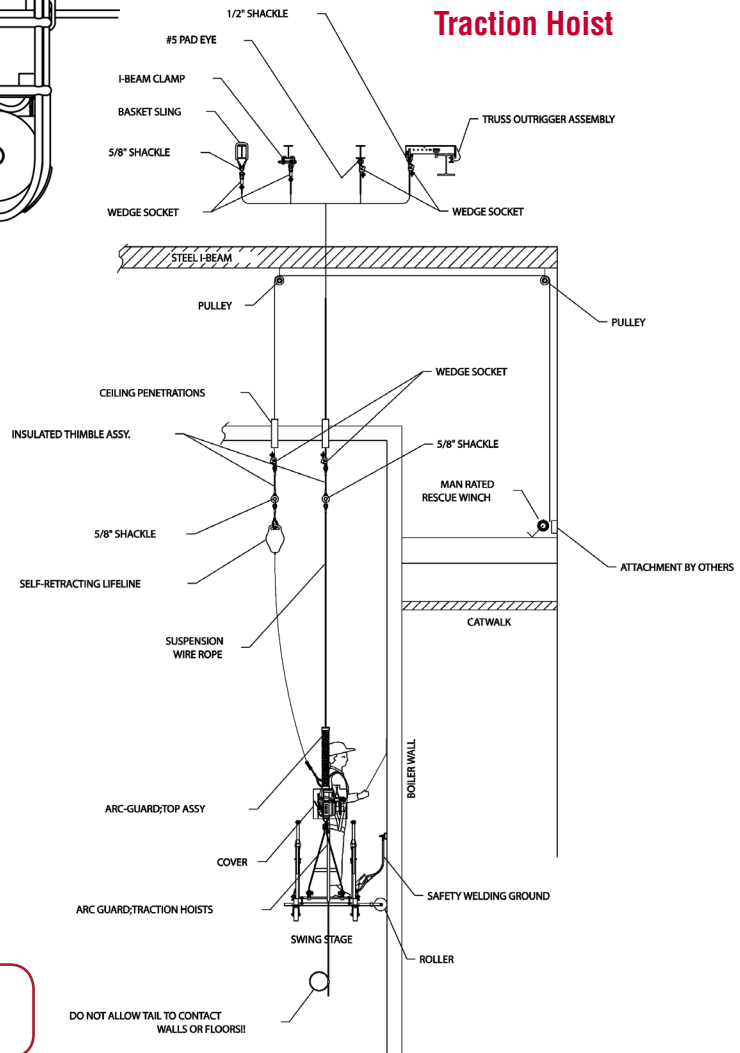

Traction Hoist

*For a complete list of welding
accessories, see page 135.*